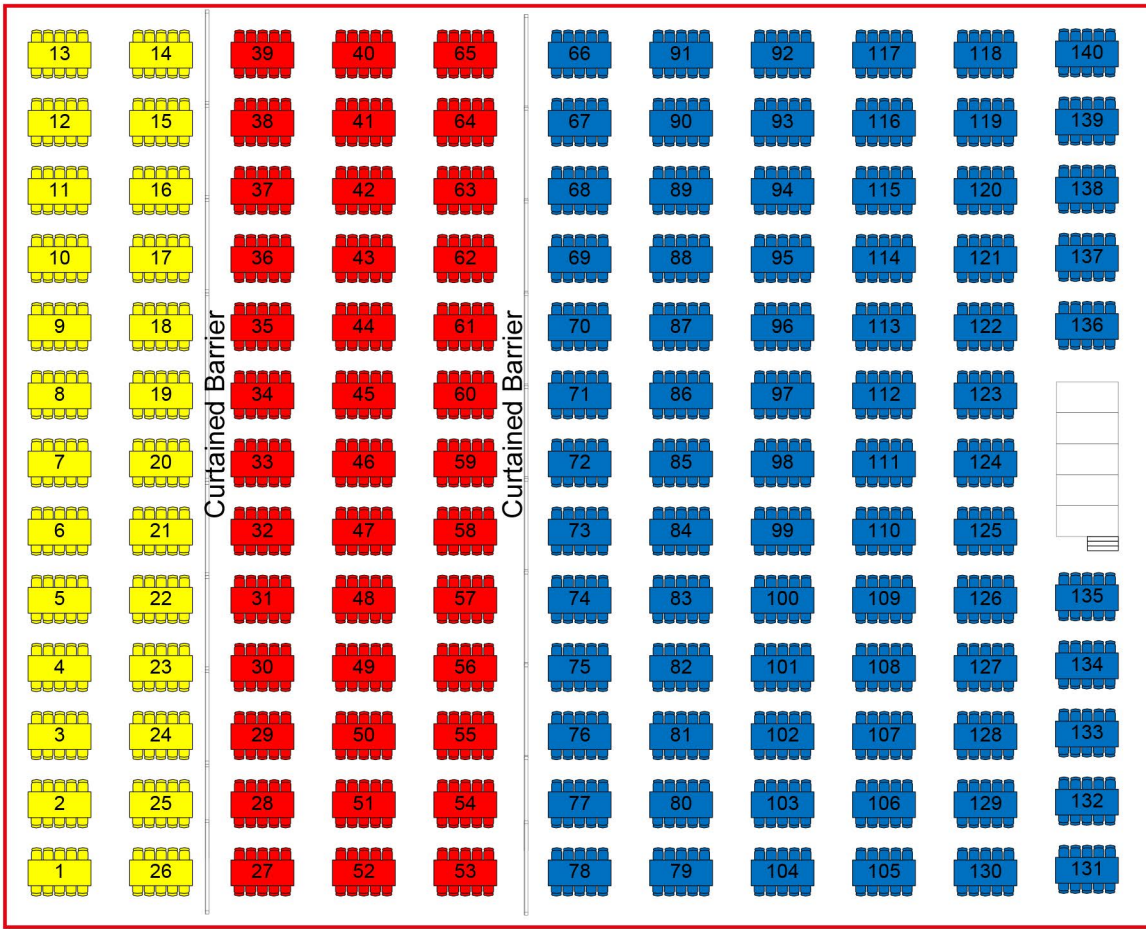

* Does not include booking fee or service fee

Arena ticketing plan subject to change

Alloy Barrier with black curtain

Punter Barrier on Carpet

Alloy Barrier with black curtain

REMOS & GUESTS

Saturday 14 May 2016
Sydney Olympic Park Sports Centre

TABLES

- Row.....Price*
- 1 Sponsors
 - 2 Sponsors
 - 3 \$375
 - 4 \$345
 - 5 \$315
 - 6 \$265
 - 7 \$235
 - 8 \$225
 - 9 \$215 - Split Tables
 - 10 \$205 - Split Tables
 - 11 \$195 - Split Tables

PRICES ABOVE ARE PER PERSON